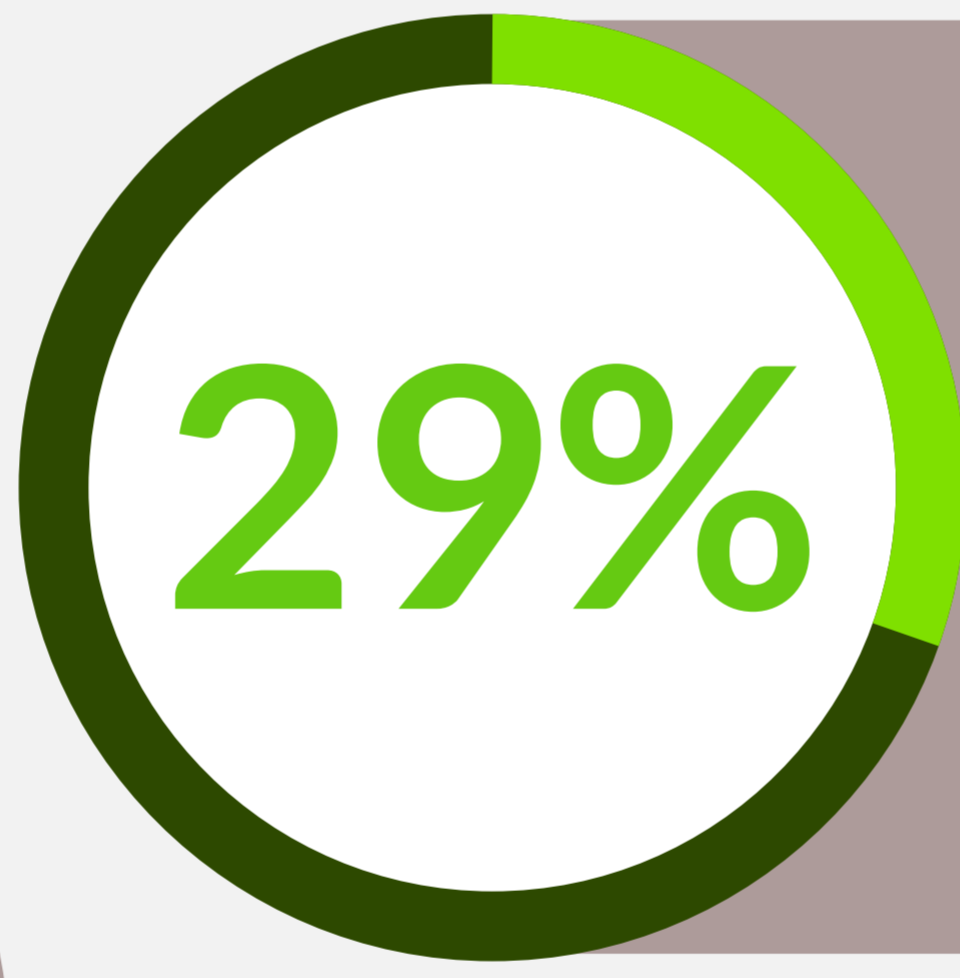

29% of all serious accidents are caused by lane-crossing or head on collisions

ADJUST YOUR SPEED