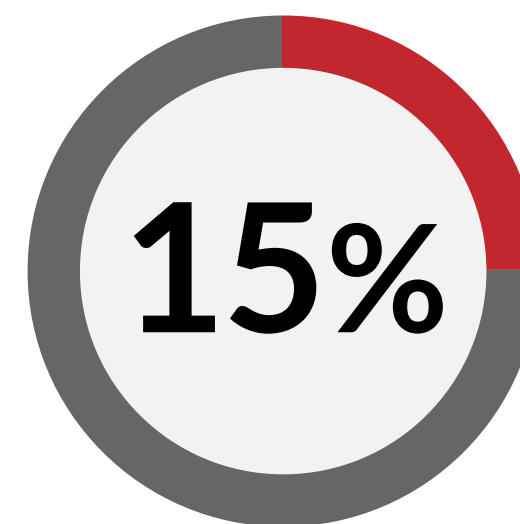

FRIDAY THE 13TH

DID YOU KNOW?

Friday ranks as the most likely day to have an accident.

You are 32% more likely to have a car accident on the 13th when it falls on a Friday.

You are 15% more likely to have an injury in a car accident on the 13th when it falls on a Friday.