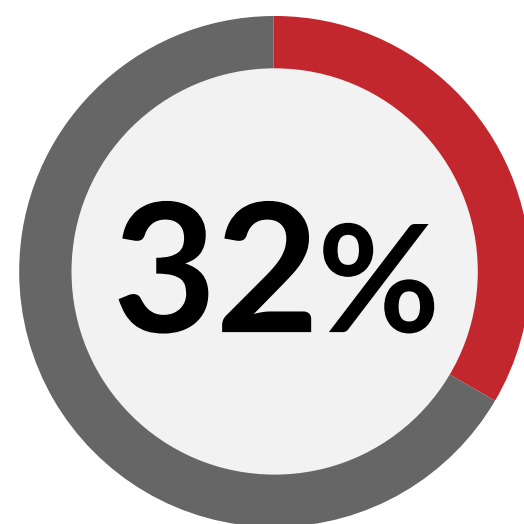

FRIDAY THE 13TH

DID YOU KNOW?

Friday ranks as the most likely day to have an accident.

You are 32% more likely to have a car accident on the 13th when it falls on a Friday.

You are 15% more likely to have an injury in a car accident on the 13th when it falls on a Friday.